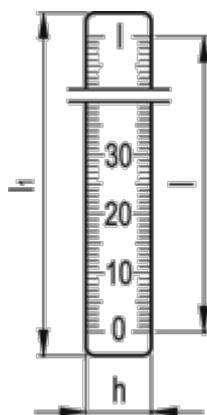

Data Sheet

Article number: 20759300

Description: E+G Rulers
GN 711-KUS 300-S-U

Measures

g	= 2
h	= 11
l	= 300
l1	= 308
Material thickness	= 0.3